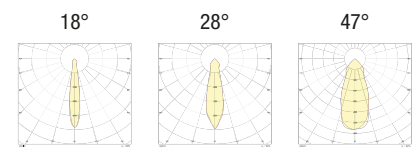

BASIC CODES

P50.

SIZE

B H 180mm*

C H 290mm

D H 470mm

E H 760mm

*(remote power supply)

FINISHES

☐ **1** White

☒ **2** Matt black

☐ **5** Gloss aluminium

☐ **7** Brushed aluminium

☐ **8** Gold leaf

☐ **9** Bond Copper

LIGHT BEAM

☒ **18** 18°

☐ **28** 28°

☐ **47** 47°

LED COLOUR

☐ **BN** 4000K

☐ **BC** 3000K

☐ **CC** 2700K

Code example:

CISO P50 CEILING LIGHT + H470mm + White + Light Beam 18° + 4000K = Code: P50.D118BN